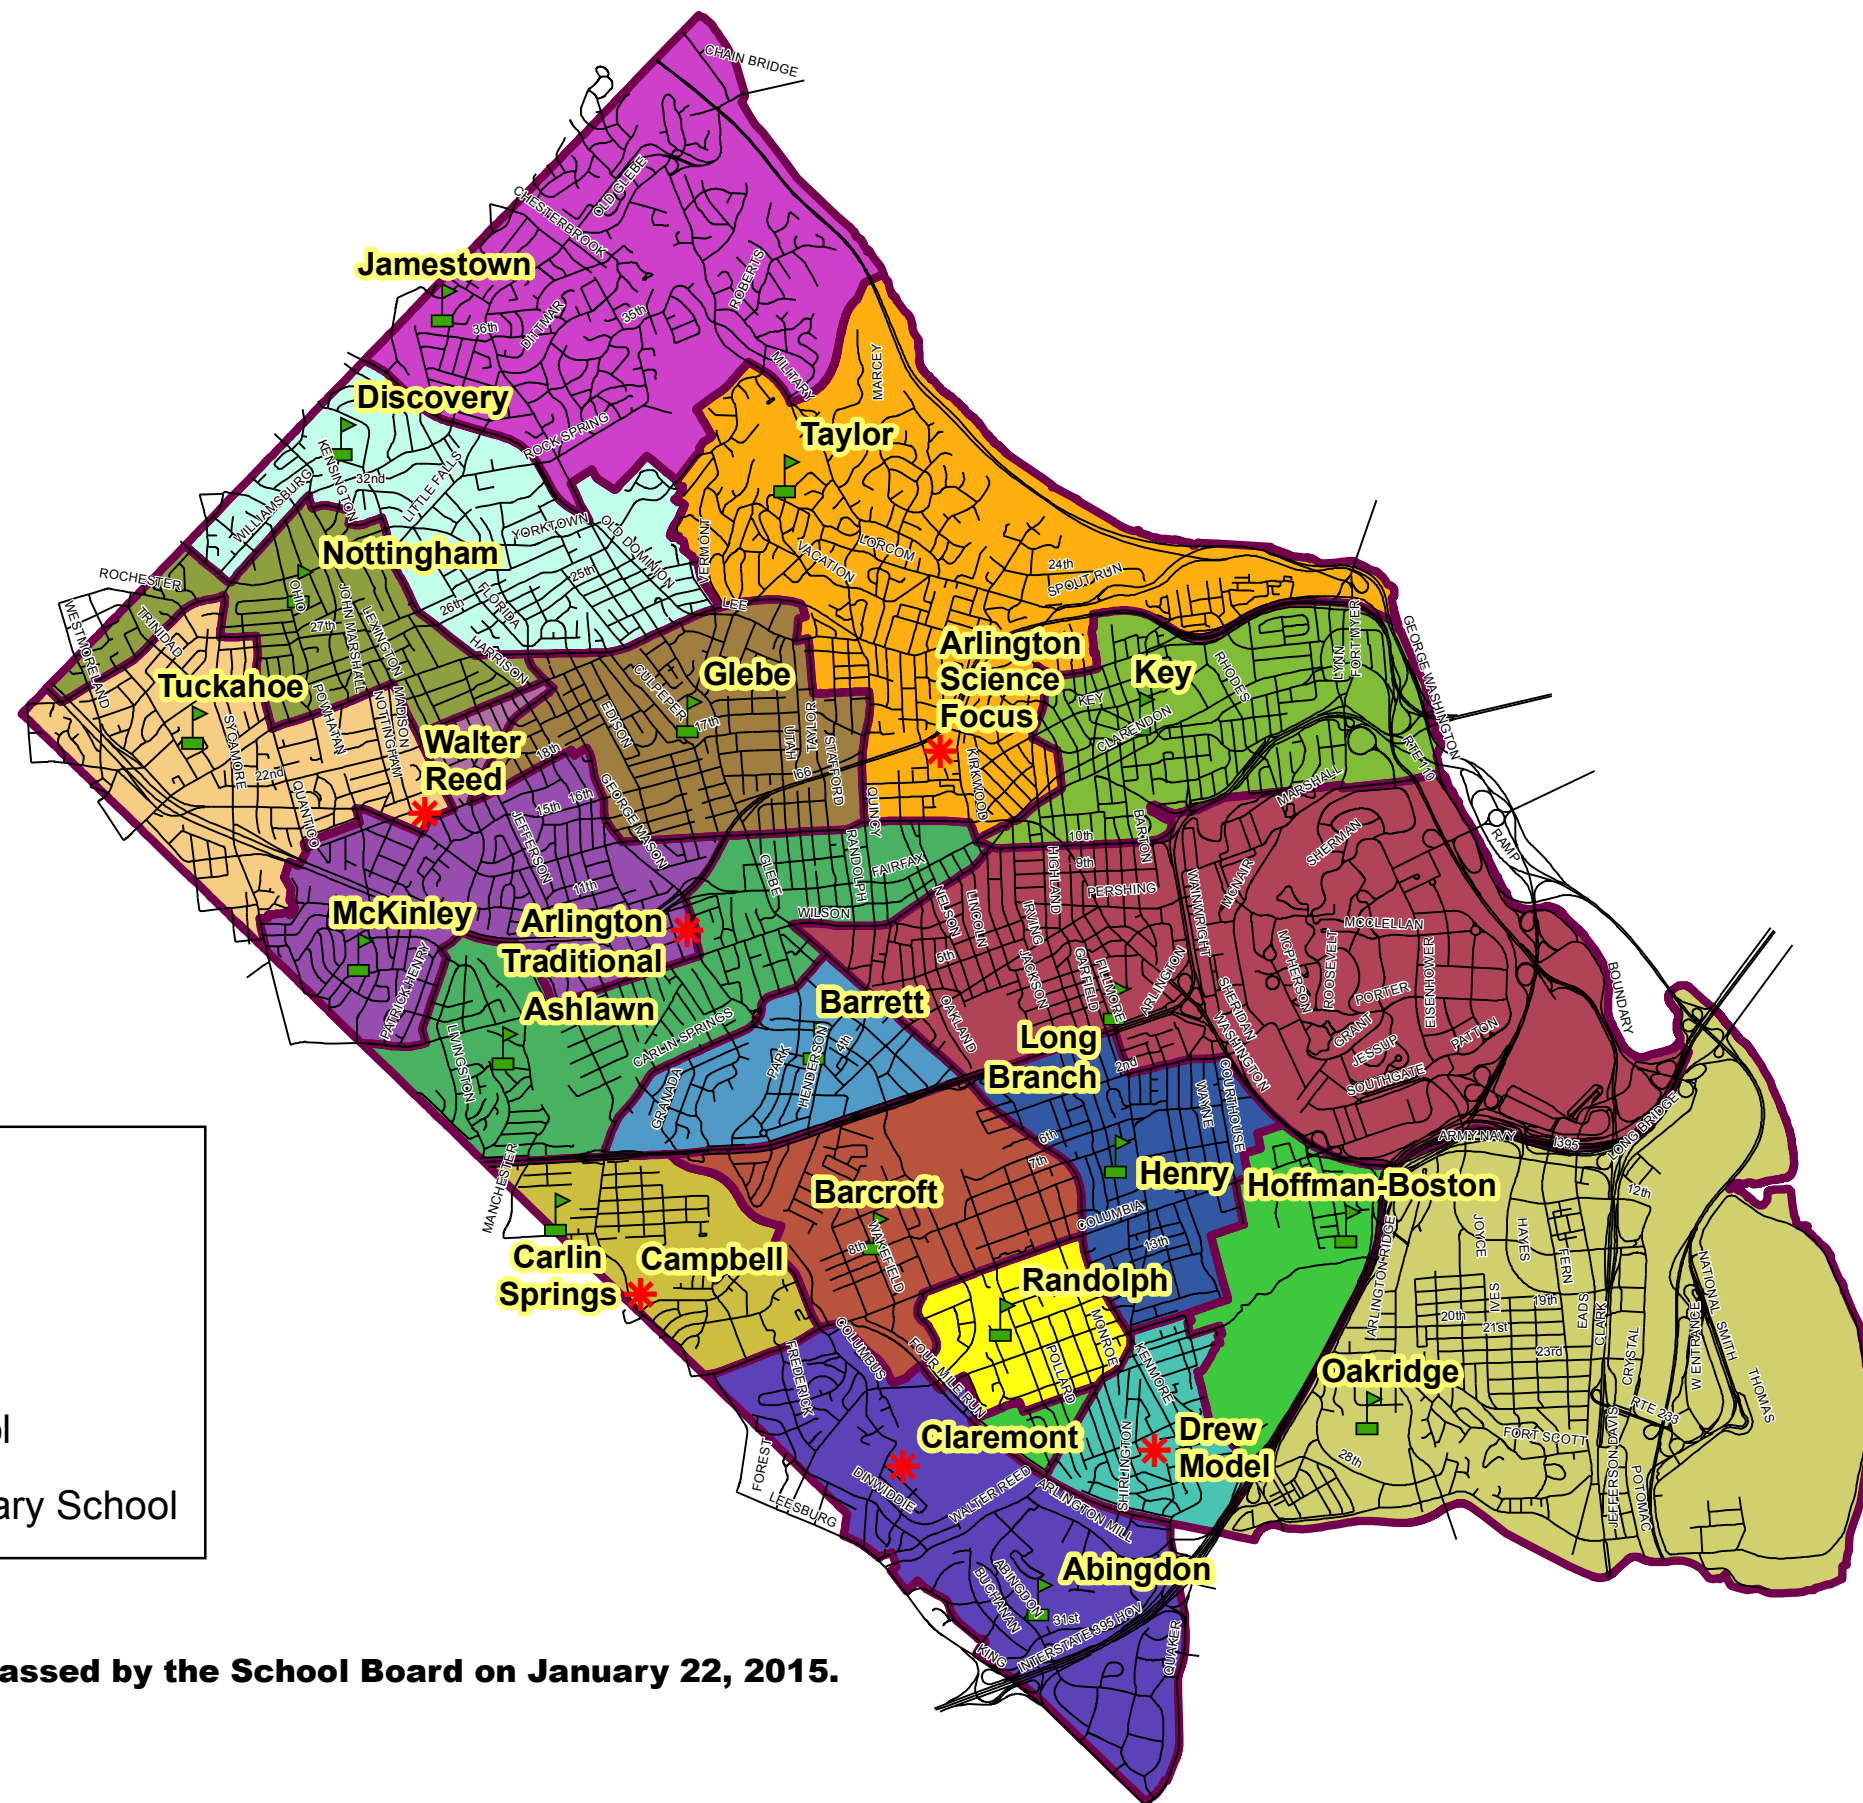

SY2016-17 Elementary School Attendance Boundaries

Legend

Elementary Schools

School Type

- * Area Elementary School
- 🚩 Neighborhood Elementary School

Attendance area boundaries as passed by the School Board on January 22, 2015.