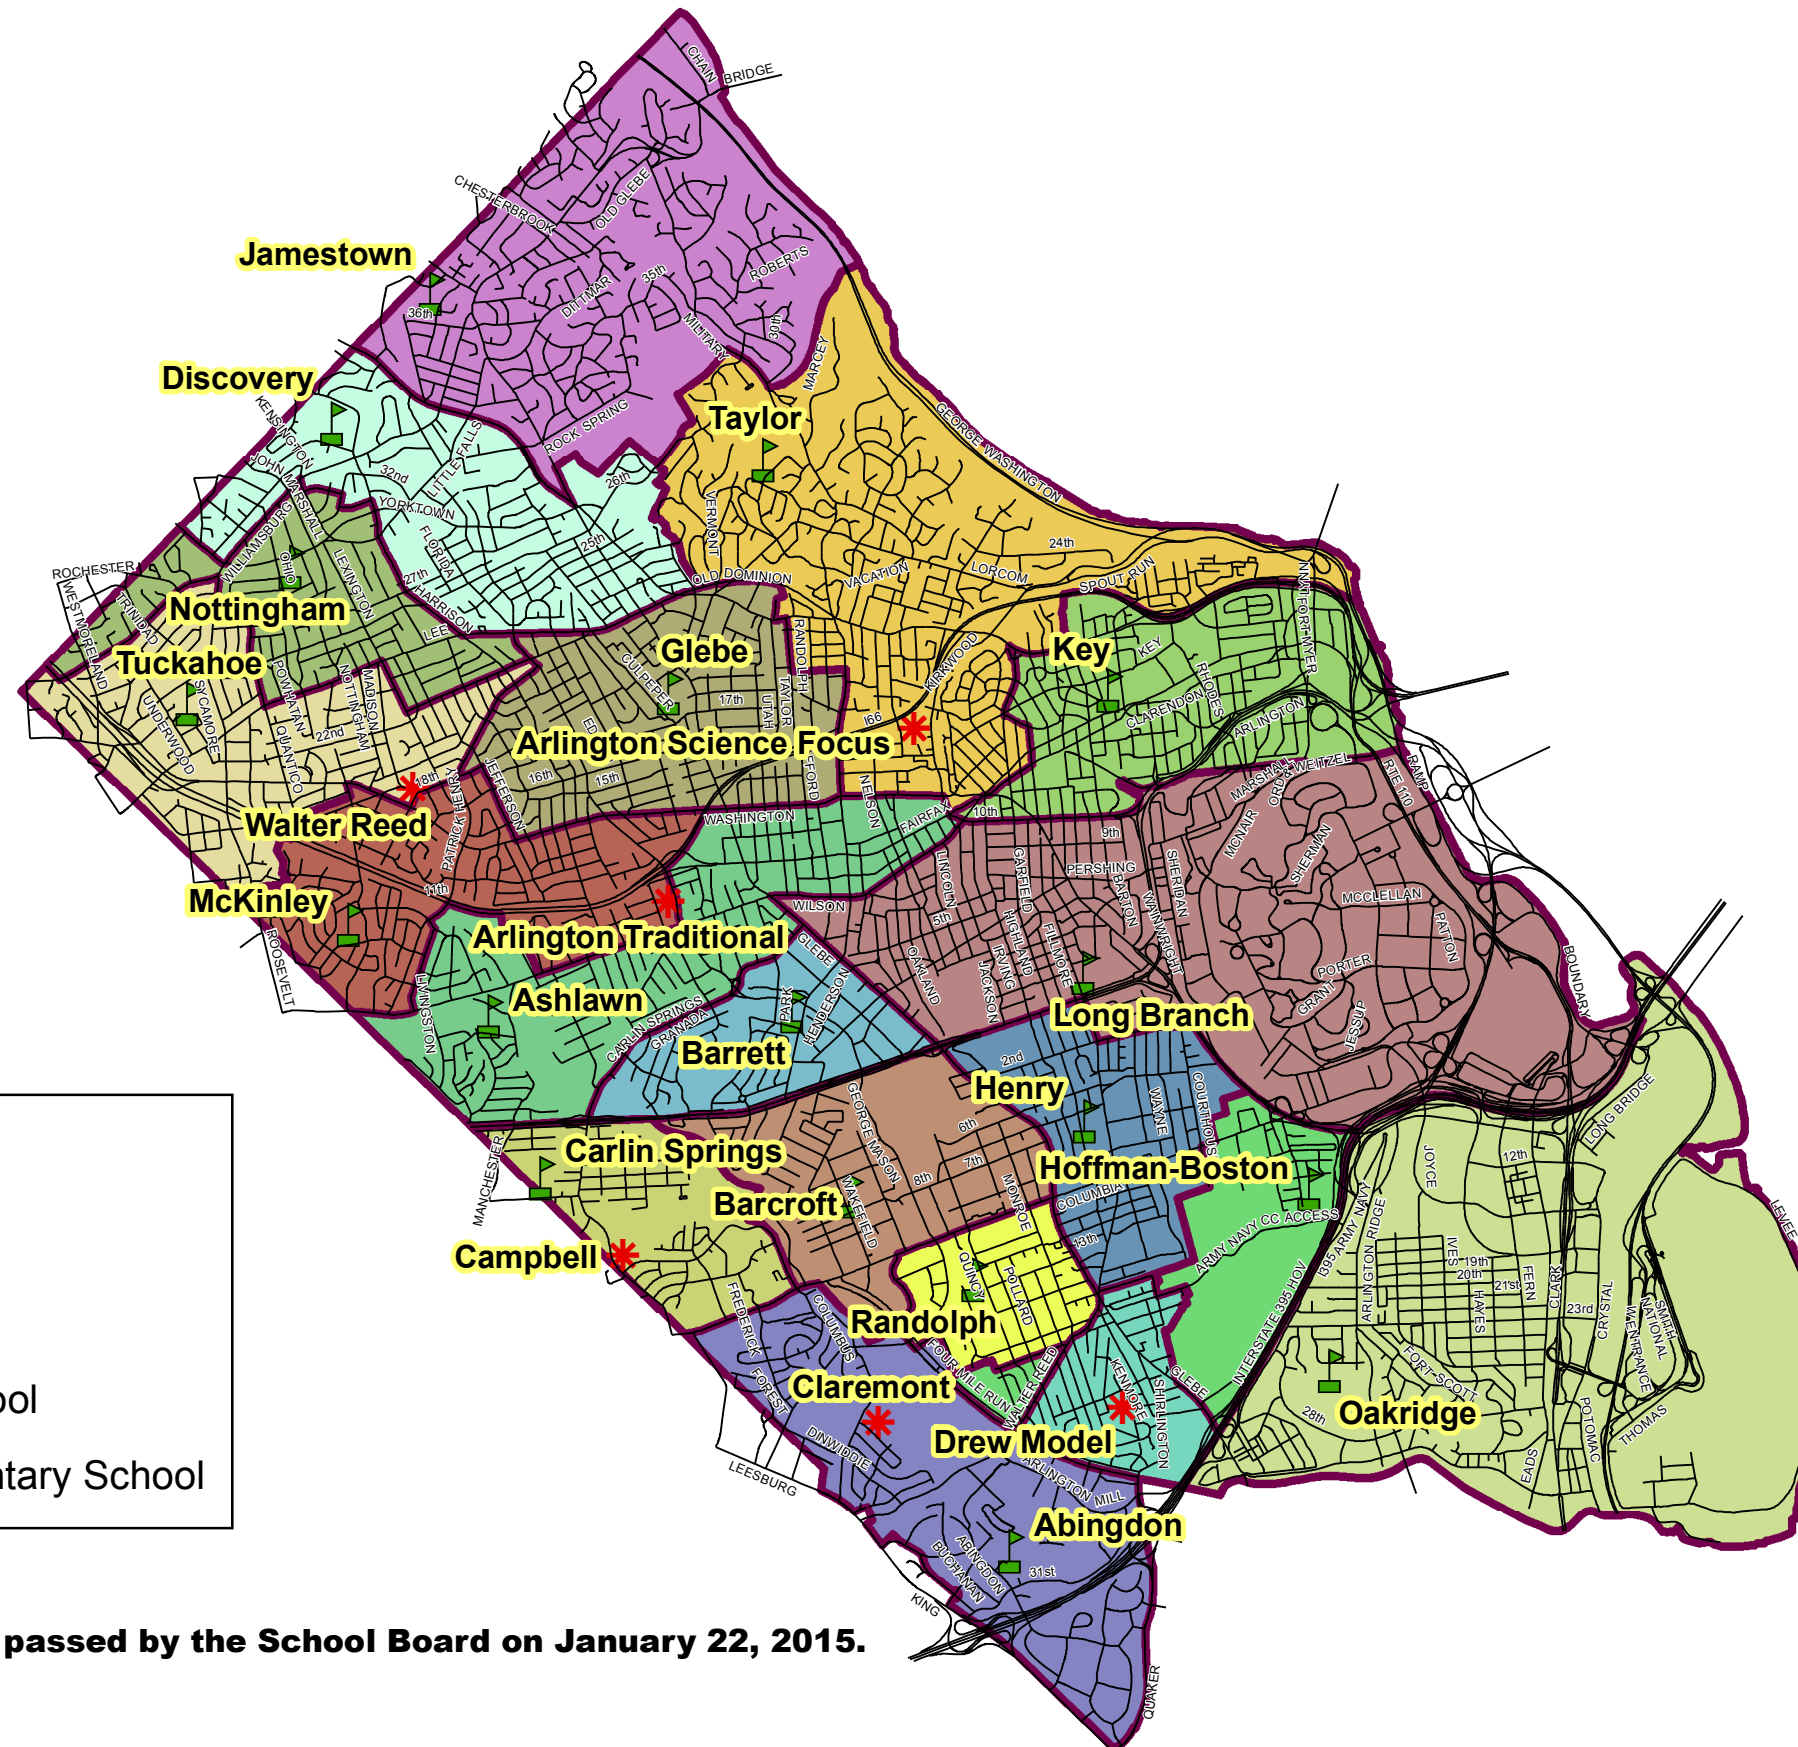

SY2015-16 Elementary School Attendance Boundaries

Legend

Elementary Schools

School Type

- * Area Elementary School
- Neighborhood Elementary School

Attendance area boundaries as passed by the School Board on January 22, 2015.